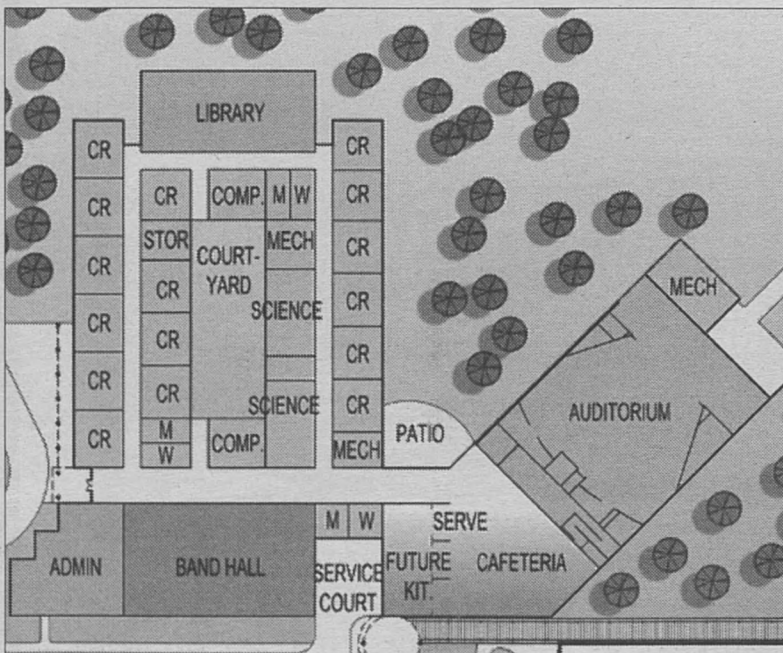

Center-court in the new gym.

The hallway outside the new locker rooms is lined with spacious trophy cases.

Floorplan for the new facility.

Every classroom features a multimedia projector and smartboard as well as ample storage.

The science labs have lots of space to work in.

*It was our pleasure to
help build the future
of your students!*

J & S Equipment Co.

Auditorium Seating

1222 E. Arapaho, Suite 300

Richardson, TX 75081

Phone: (972) 235-8828